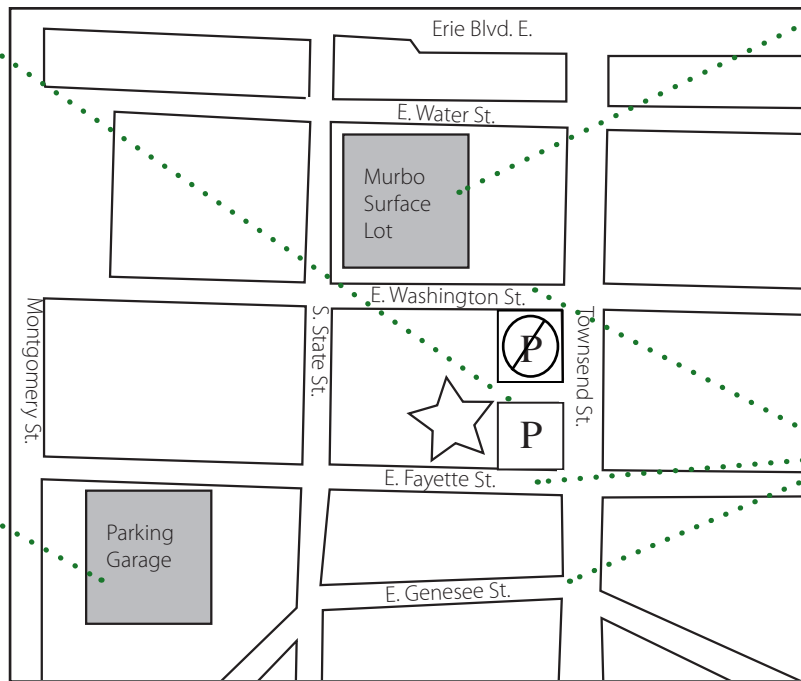

PHILANTHROPY CENTER LOT*

There are a limited number of parking spaces available in our private lot. Enter from Fayette Street.

PARKING GARAGE

A covered parking garage at 300 East Fayette Street allows hourly parking.

SURFACE LOT

An hourly surface lot is located one block behind the building. You may enter on East Washington Street, next to Jazz Central.

STREET PARKING

Street parking is allowed on E. Fayette, E. Washington and E. Genesee Streets.

*** Absolutely no parking is allowed in the *Joseph's at the Carriage House* lot. Doing so may result in towing.**

CENTRAL NEW YORK
COMMUNITY
FOUNDATION, INC.

Where the Smart Money Gives.

WWW.CNYCF.ORG
(315) 422-9538